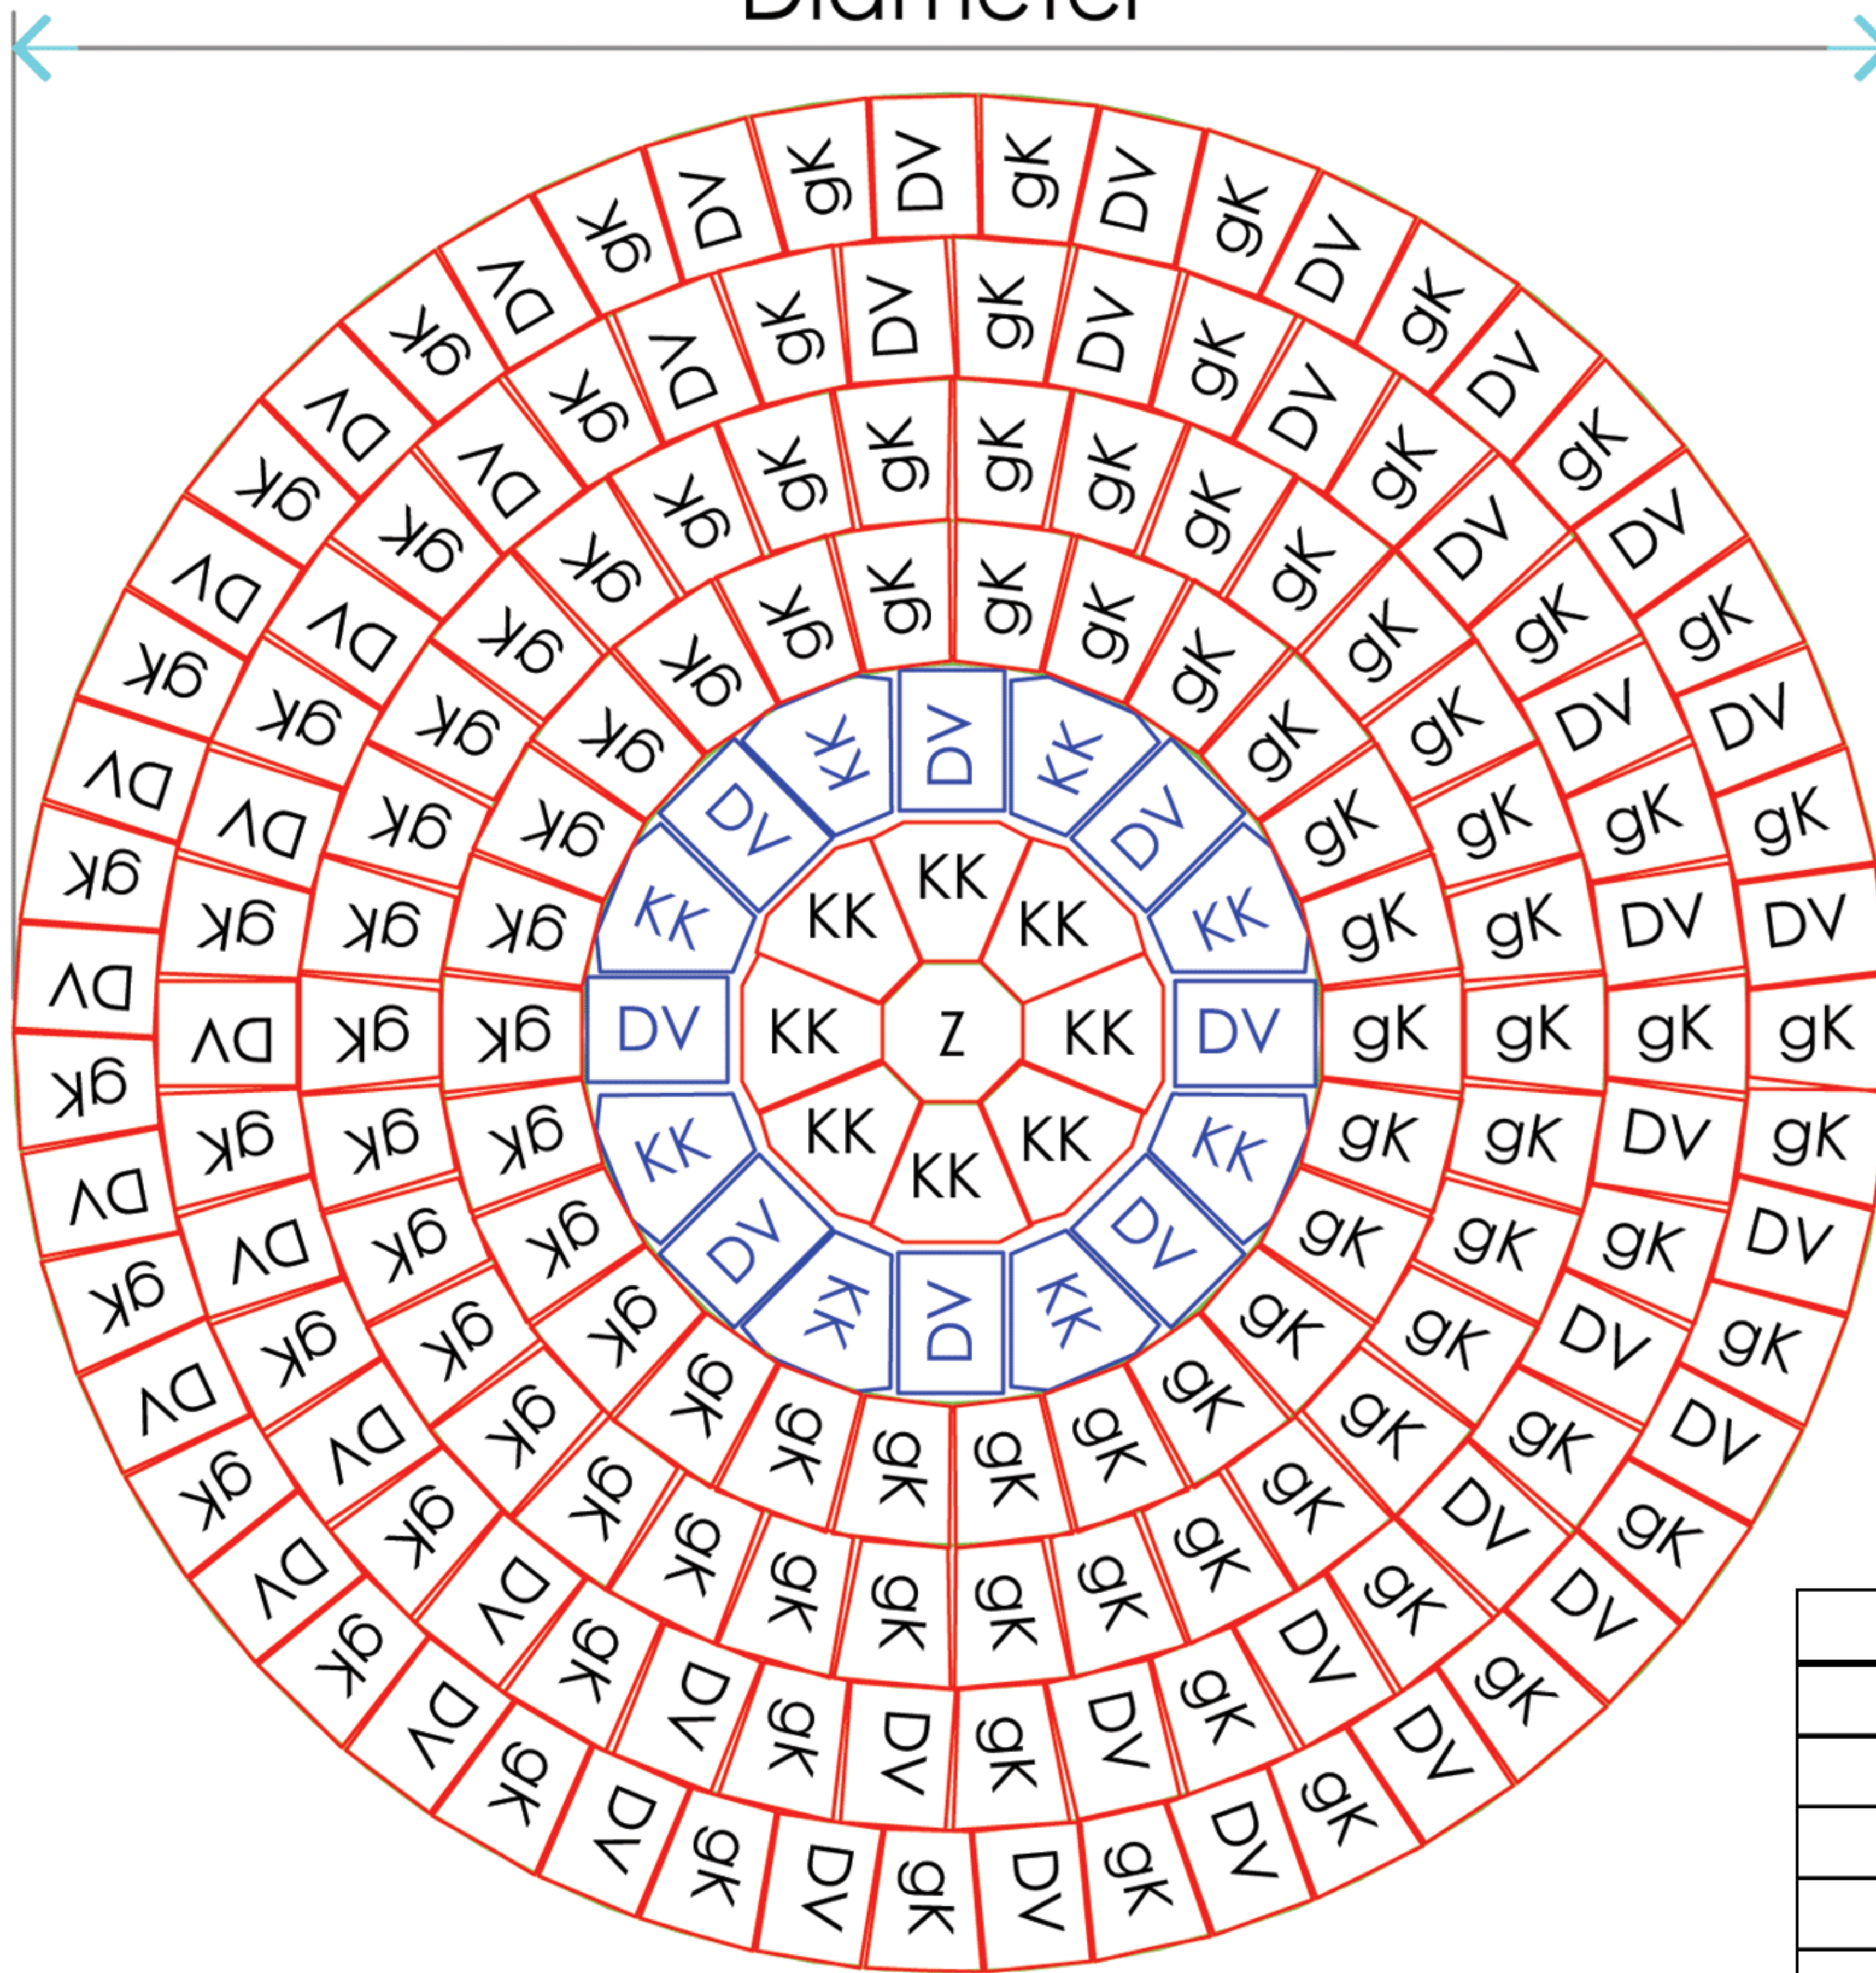

Maple

IRL: 042 967 5992 UK: 078 1387 7352

Product Specification Sheet

Diameter

Diameter 2114 mm
Circle Area 3.5 Sq.m

Row	Z	KK	DV	gK
1 (Center)	1			
2		8		
3		8	8	
4				26
5				34
6			21	21
7 (Outside)			25	26
Total in Circle	1	16	54	107
Total Supplied	4	16	56	108
Left Over	3	0	2	1